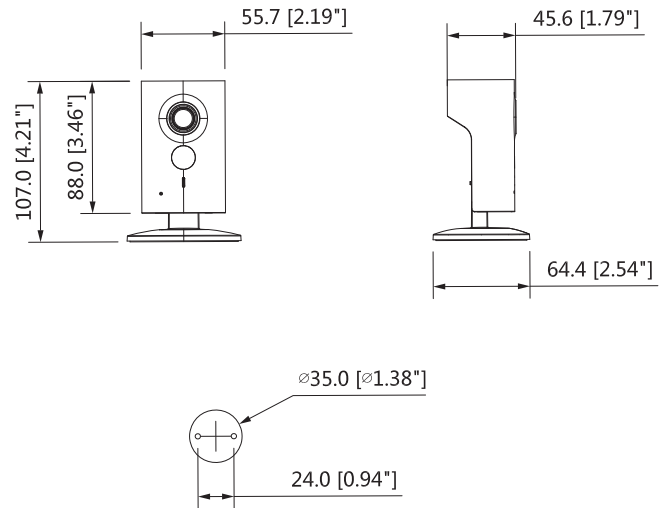

Construction

Casing	Plastic
Dimensions	64.4mm*55.7mm*107mm(2.54" x2.19"x4.21")
Net Weight	0.135Kg(0.30lb)
Gross Weight	0.36Kg(0.79lb)

Dimensions (mm/inch)

Ordering Information

Type	Part Number	Description
3MP Camera	DH-IPC-C35P	3MP C Series Wi-Fi Network Camera, PAL
	DH-IPC-C35N	3MP C Series Wi-Fi Network Camera, NTSC
	IPC-C35P	3MP C Series Wi-Fi Network Camera, PAL
	IPC-C35N	3MP C Series Wi-Fi Network Camera, NTSC